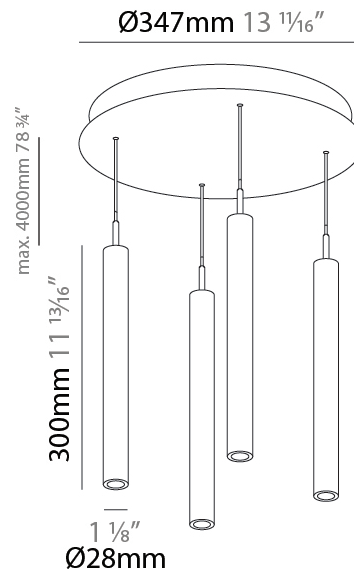

GENERAL

Series: G-Mini Round
Subseries: G-Mini Round Hangover
Brand: Prolight
Division: Architectural
Mounting Type: Suspension
Mounting Location: Ceiling
Subcategory: Spots

PHYSICAL

Shape: Cylinder
Diameter (mm): 347
Diameter (in): 13 13/16
Height (mm): 300
Height (in): 11 13/16
Light Distribution: Direct
Fixture Finish: SSR / BKV / CWI / CRY / HAB / UFT / ITA / RUA / FTG / MYG / LOD / PUS / FRO / FUP / KIA / POP / BLS / SPG / MEY / GOH / GUM / CHC / COM / ABZ / JAG / OBR / MOS / ROR
Accent Finish: NOF / COP / MIR / SSS
Fixture Material: Extruded Aluminum / Steel
Cable Details: 2,000mm/78 3/4" / 4,000mm/157 1/2" - Cable, Black, Green, Orange, Red, White

ELECTRICAL

Lamp Type: LED (Zhaga Standard)
Input Wattage (W): 26
Total Output Wattage (W): 23.7
Dimming: Tri-Mode (Non-Dimming and Phase Dimming (120Vac only) and 0-10V Dimming)
Driver Included: Yes
Driver Location: Integrated
Driver Type: Constant Current - Universal
Driver Class: Class 2
Input Voltage (V): 120 - 277

LED

Color Temperature (°K): 2700 / 3000 / 3500 / 4000
Max. Delivered Lumen (lm): 1614 / 1709 / 1804 / 1852
Nominal Lumen (lm): 1840 / 1949 / 2057 / 2112
CRI: >90 CRI
Lamp Life (hrs): 50000

OPTICAL

Beam Angle: 20 / 26 / 56

RATINGS AND CERTIFICATIONS

Certified By: Certified for North American Standards
IP rating: IP20